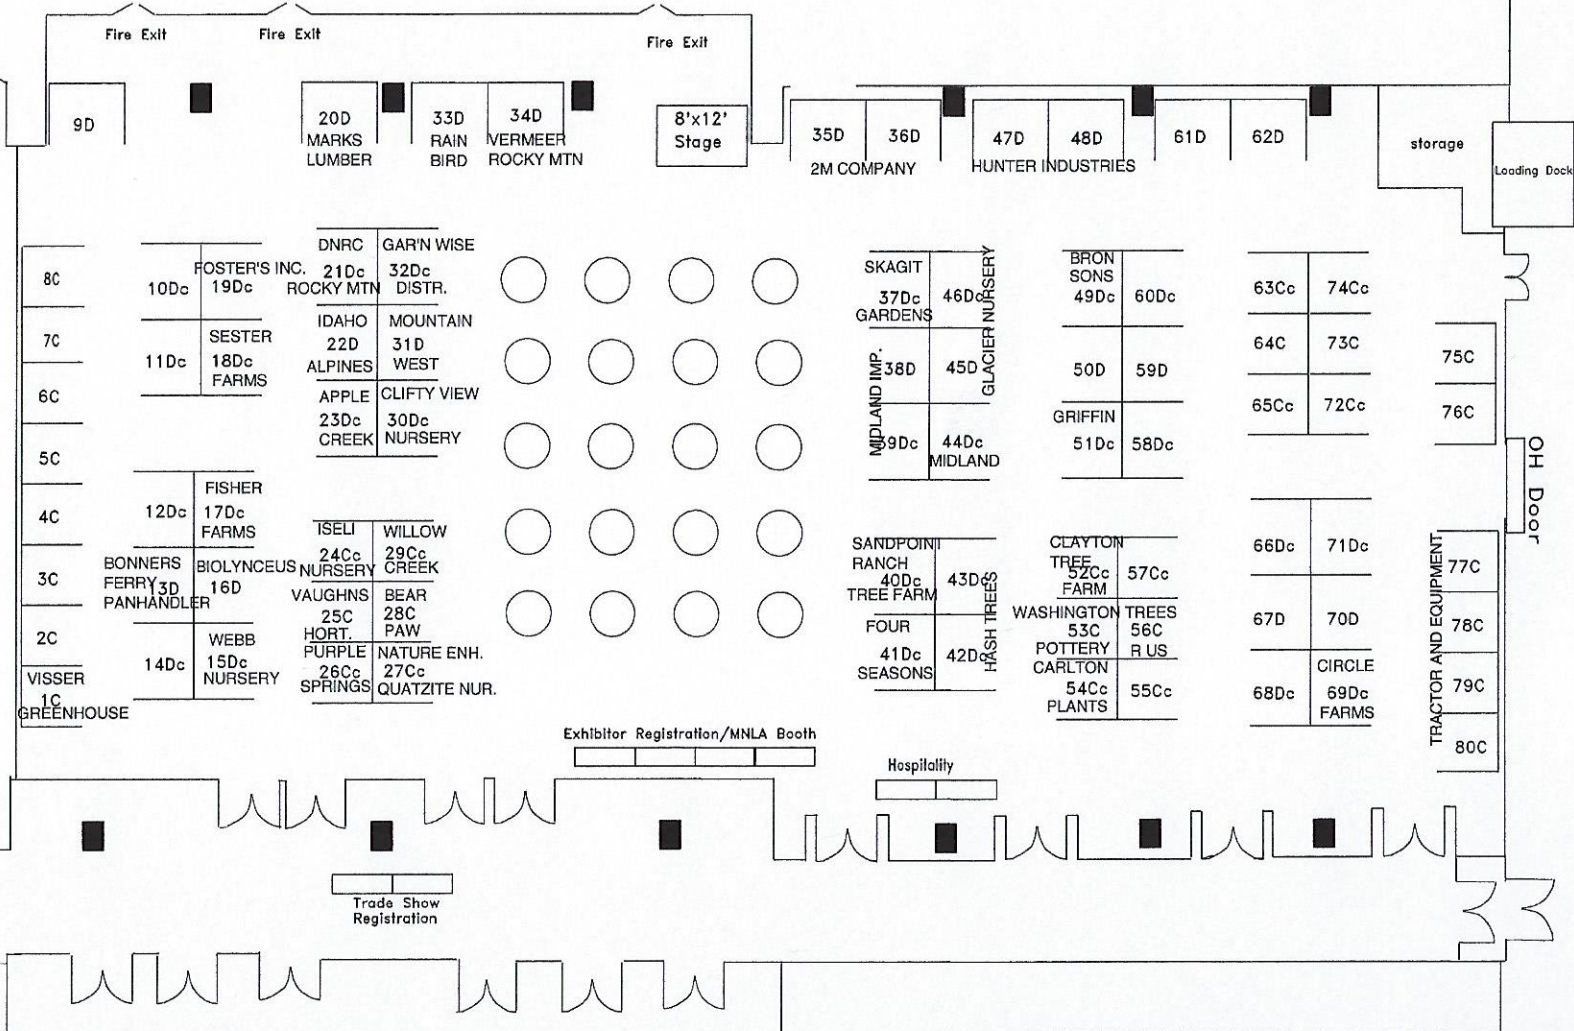

MNLA 2019

Radisson Hotel - Billings, MT

	Member	Non-Member
C - Booths are 8' wide x 8' deep (64 sq ft)	\$466	\$567
Cc - CORNER booth	\$544	\$632
D - Booths are 10' wide x 8' deep (80 sq ft)	\$556	\$677
Dc - CORNER booth	\$599	\$720

Floorplan Prepared By :
 K&J Convention Services
 (406)442-3238
 www.kjconventions.com

▶ To Radisson Hotel